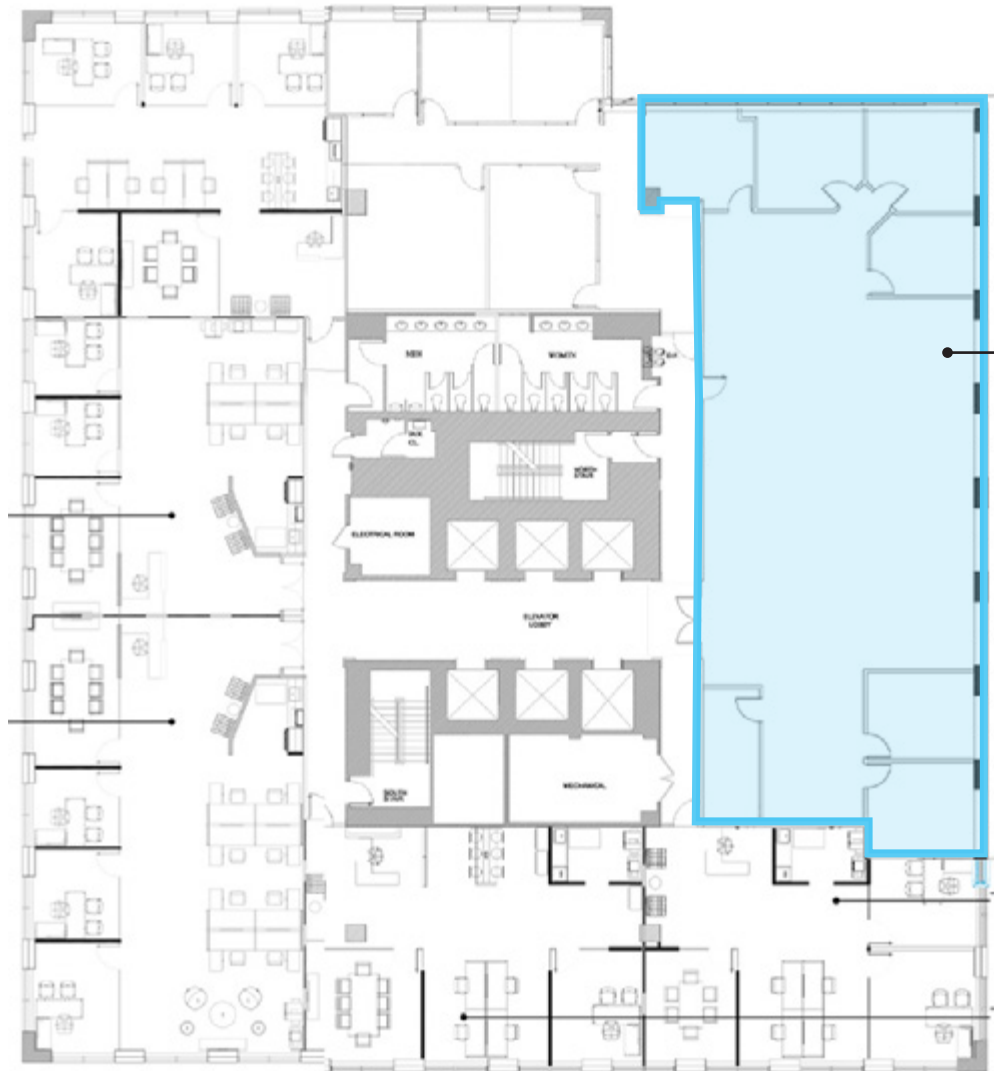

110 SE 6th St., Fort Lauderdale, FL 33301

110Tower.com

Suite 1401
4,374 rsf

Suite 1401

KEY PLAN

954 652 4610 Jonathan Kingsley
954 652 4617 Jarred Goodstein

Copyright 2023 Colliers International. Information herein has been obtained from sources deemed reliable; however, its accuracy cannot be guaranteed. The user is required to conduct their own due diligence and verification.