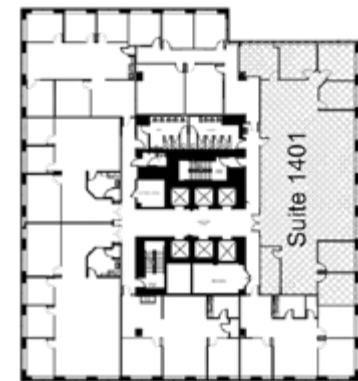

110 SE 6th St., Fort Lauderdale, FL 33301

110Tower.com

Suite 1401
4,374 rsf

Suite 1401

KEY PLAN

954 652 4610 Jonathan Kingsley
954 652 4617 Jarred Goodstein

Copyright 2023 Colliers International. Information herein has been obtained from sources deemed reliable; however, its accuracy cannot be guaranteed. The user is required to conduct their own due diligence and verification.