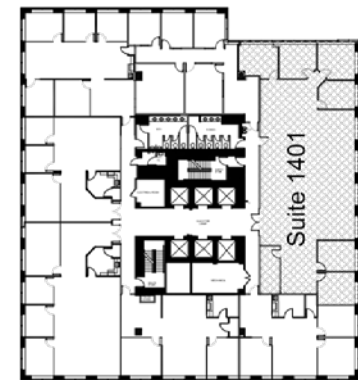

# 110Tower

110 SE 6th St., Fort Lauderdale, FL 33301

110Tower.com

Suite 1401  
4,211 rsf

Suite 1401

KEY PLAN

954 652 4610 Jonathan Kingsley  
954 652 4617 Jarred Goodstein

Copyright 2021 Colliers International. Information herein has been obtained from sources deemed reliable; however, its accuracy cannot be guaranteed. The user is required to conduct their own due diligence and verification.