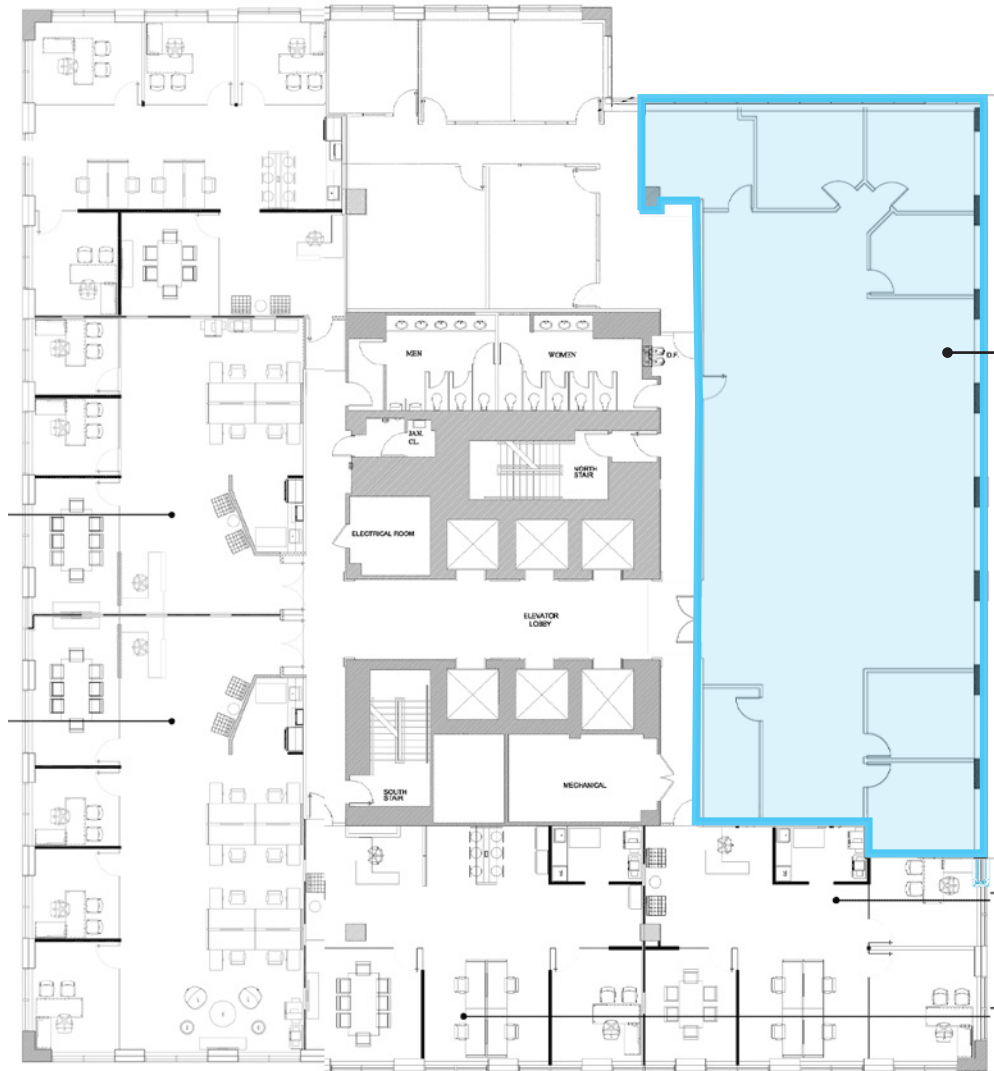

# 110Tower

110 SE 6th St., Fort Lauderdale, FL 33301

110Tower.com

Suite 1401  
4,211 rsf

Suite 1401

KEY PLAN

954 652 4610 Jonathan Kingsley  
954 652 4617 Jarred Goodstein

Copyright 2021 Colliers International. Information herein has been obtained from sources deemed reliable; however, its accuracy cannot be guaranteed. The user is required to conduct their own due diligence and verification.