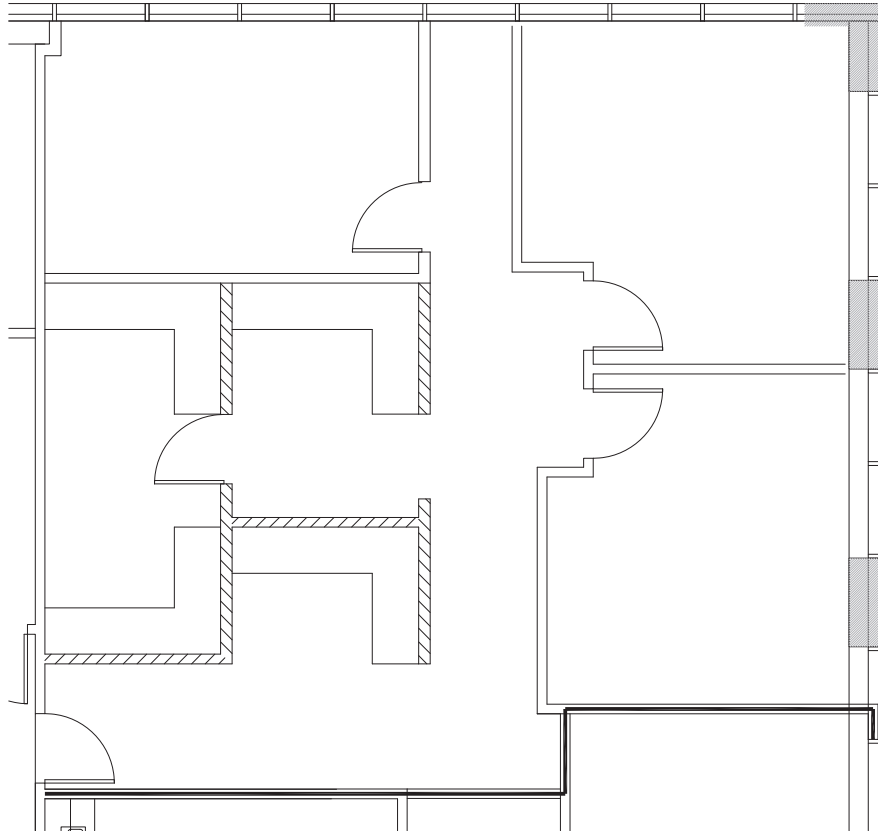

110 Tower

110 SE 6th St., Fort Lauderdale, FL 33301

Suite 1990
±1,500 RSF

KEY PLAN

Copyright 2022 Colliers International. Information herein has been obtained from sources deemed reliable; however, its accuracy cannot be guaranteed. The user is required to conduct their own due diligence and verification.