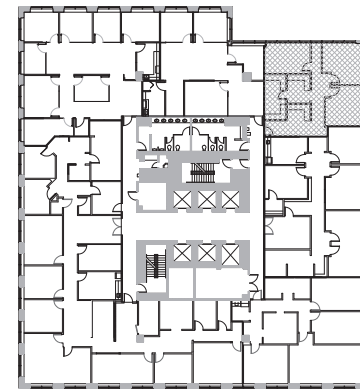

110 Tower

110 SE 6th St., Fort Lauderdale, FL 33301

Suite 1990
±1,500 RSF

KEY PLAN

Copyright 2022 Colliers International. Information herein has been obtained from sources deemed reliable; however, its accuracy cannot be guaranteed. The user is required to conduct their own due diligence and verification.