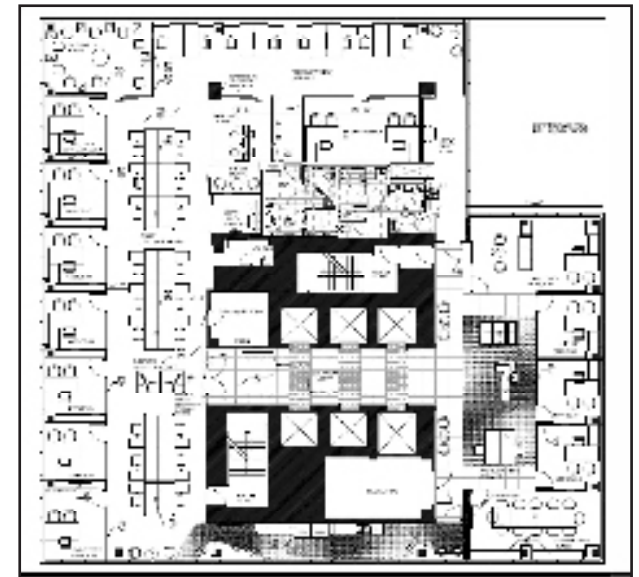

110 SE 6th St., Fort Lauderdale, FL 33301

110Tower.com

Suite 3000  
8,615 rsf

As Built

Spec Suite

954 652 4610 Jonathan Kingsley  
954 652 4617 Jarred Goodstein