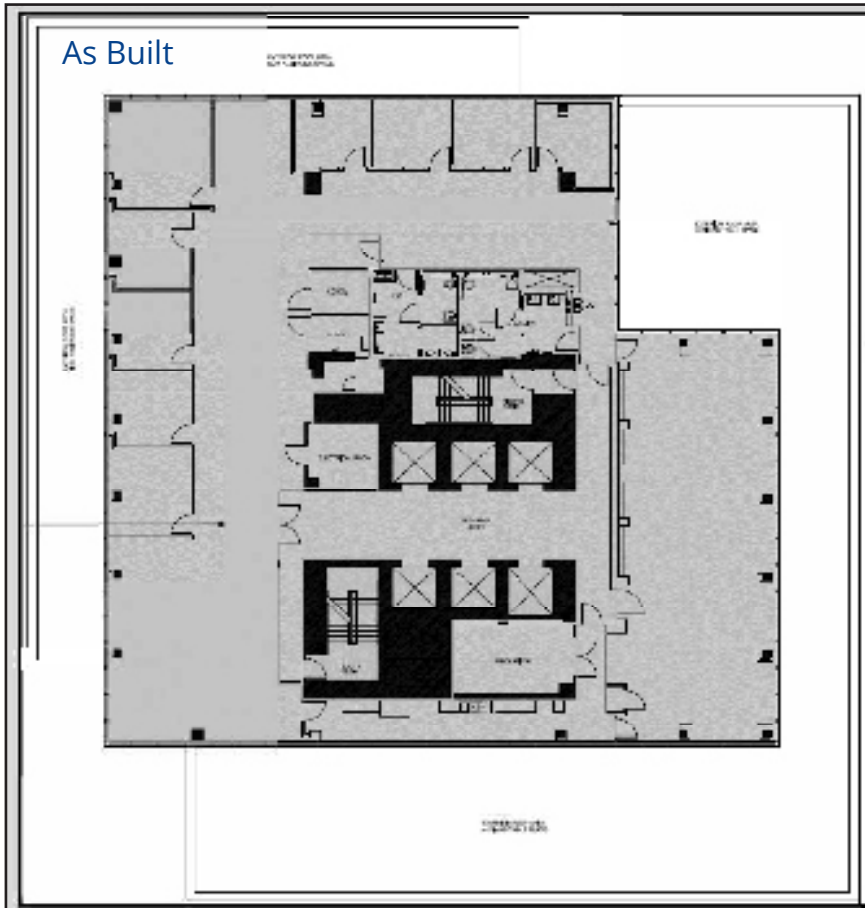

110 SE 6th St., Fort Lauderdale, FL 33301

110Tower.com

Suite 3000  
8,615 rsf

As Built

Spec Suite

954 652 4610 Jonathan Kingsley  
954 652 4617 Jarred Goodstein