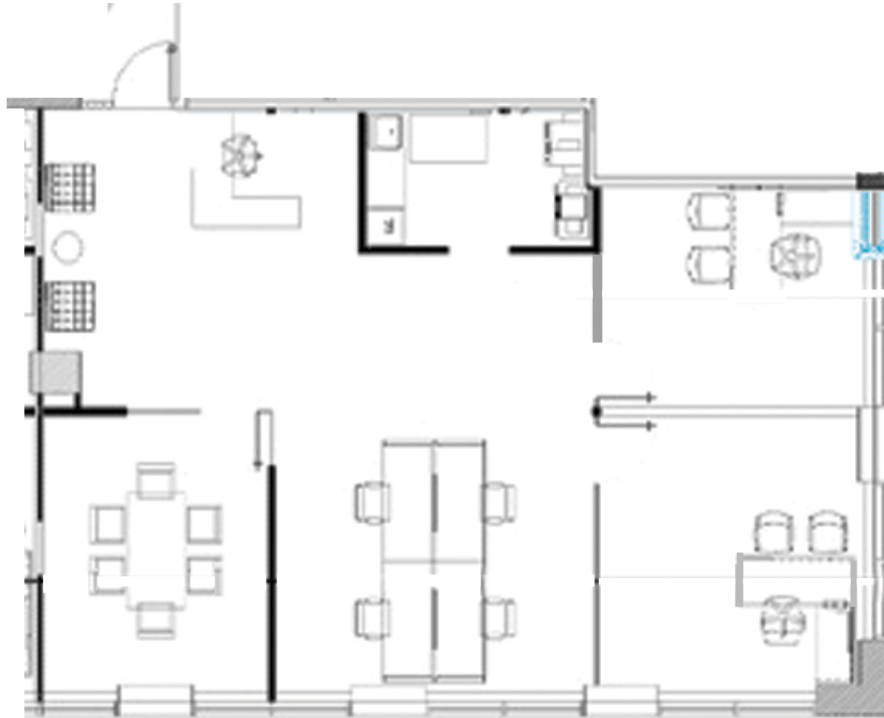

110 Tower

110 SE 6th St., Fort Lauderdale, FL 33301

Suite 1450
1,577 rsf

KEY PLAN

Copyright 2022 Colliers International. Information herein has been obtained from sources deemed reliable; however, its accuracy cannot be guaranteed. The user is required to conduct their own due diligence and verification.