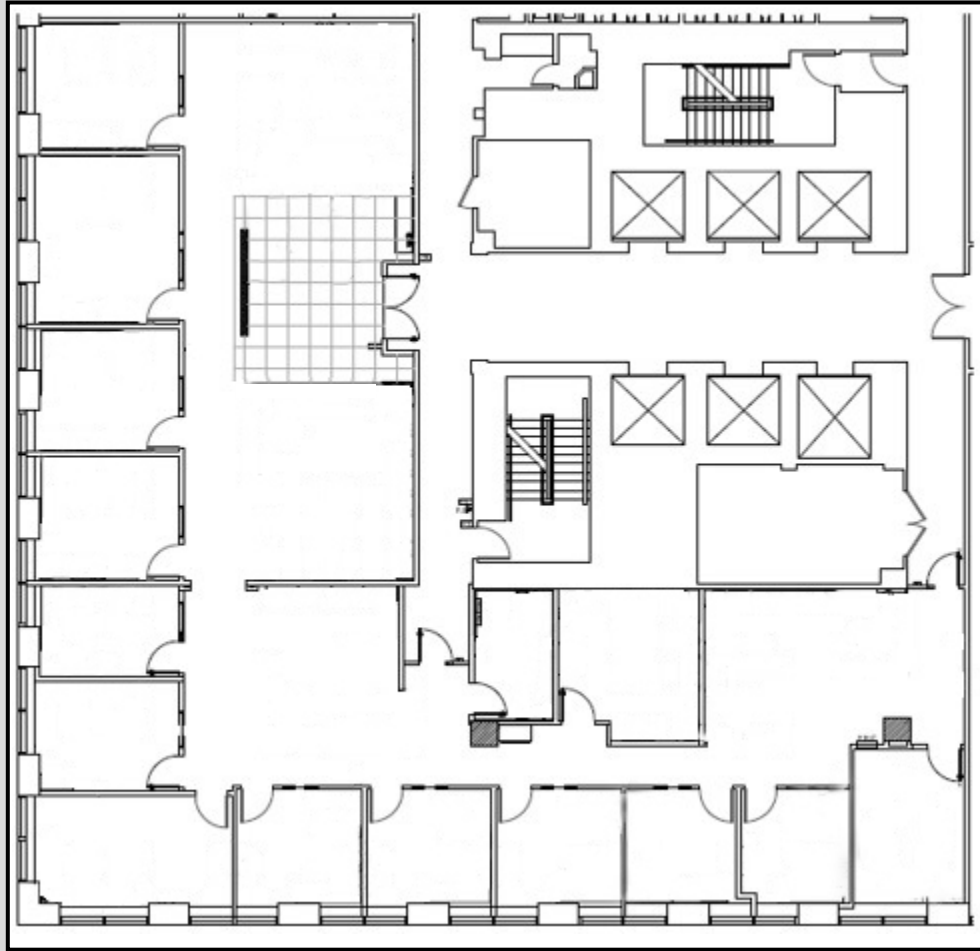

Suite 1850

5,575 RSF

110 TOWER
110 SE 6th St., Fort Lauderdale, FL 33301

KEY PLAN

www.110Tower.com

954 652 4610 Jonathan Kingsley
954 652 4617 Jarred Goodstein
954 652 4613 Ryan Goggins