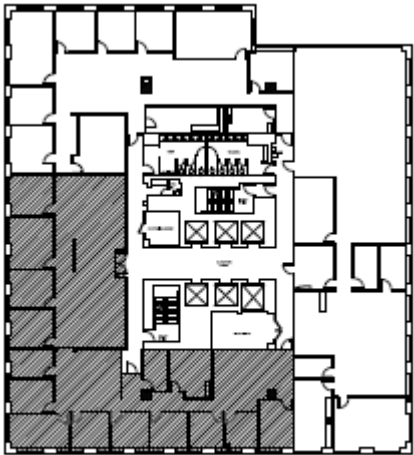

Suite 1850

5,575 RSF

110 TOWER
110 SE 6th St., Fort Lauderdale, FL 33301

KEY PLAN

www.110Tower.com

954 652 4610 Jonathan Kingsley
954 652 4617 Jarred Goodstein
954 652 4613 Ryan Goggins