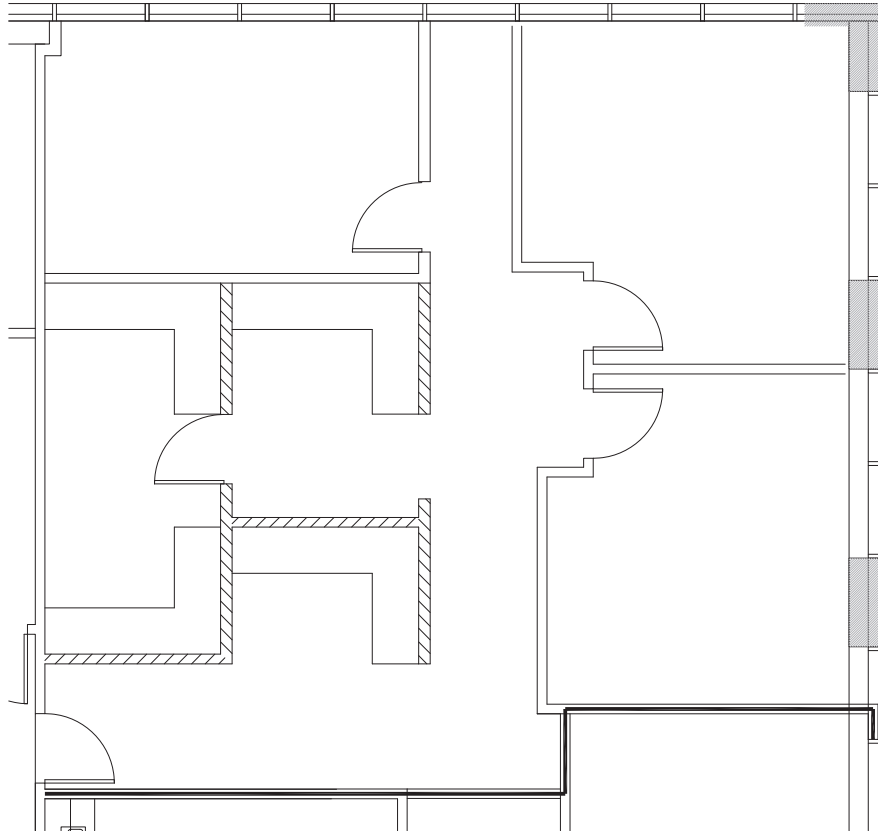

# 110 Tower

110 SE 6th St., Fort Lauderdale, FL 33301

Suite 1990  
±1,450 RSF

KEY PLAN

Copyright 2022 Colliers International. Information herein has been obtained from sources deemed reliable; however, its accuracy cannot be guaranteed. The user is required to conduct their own due diligence and verification.